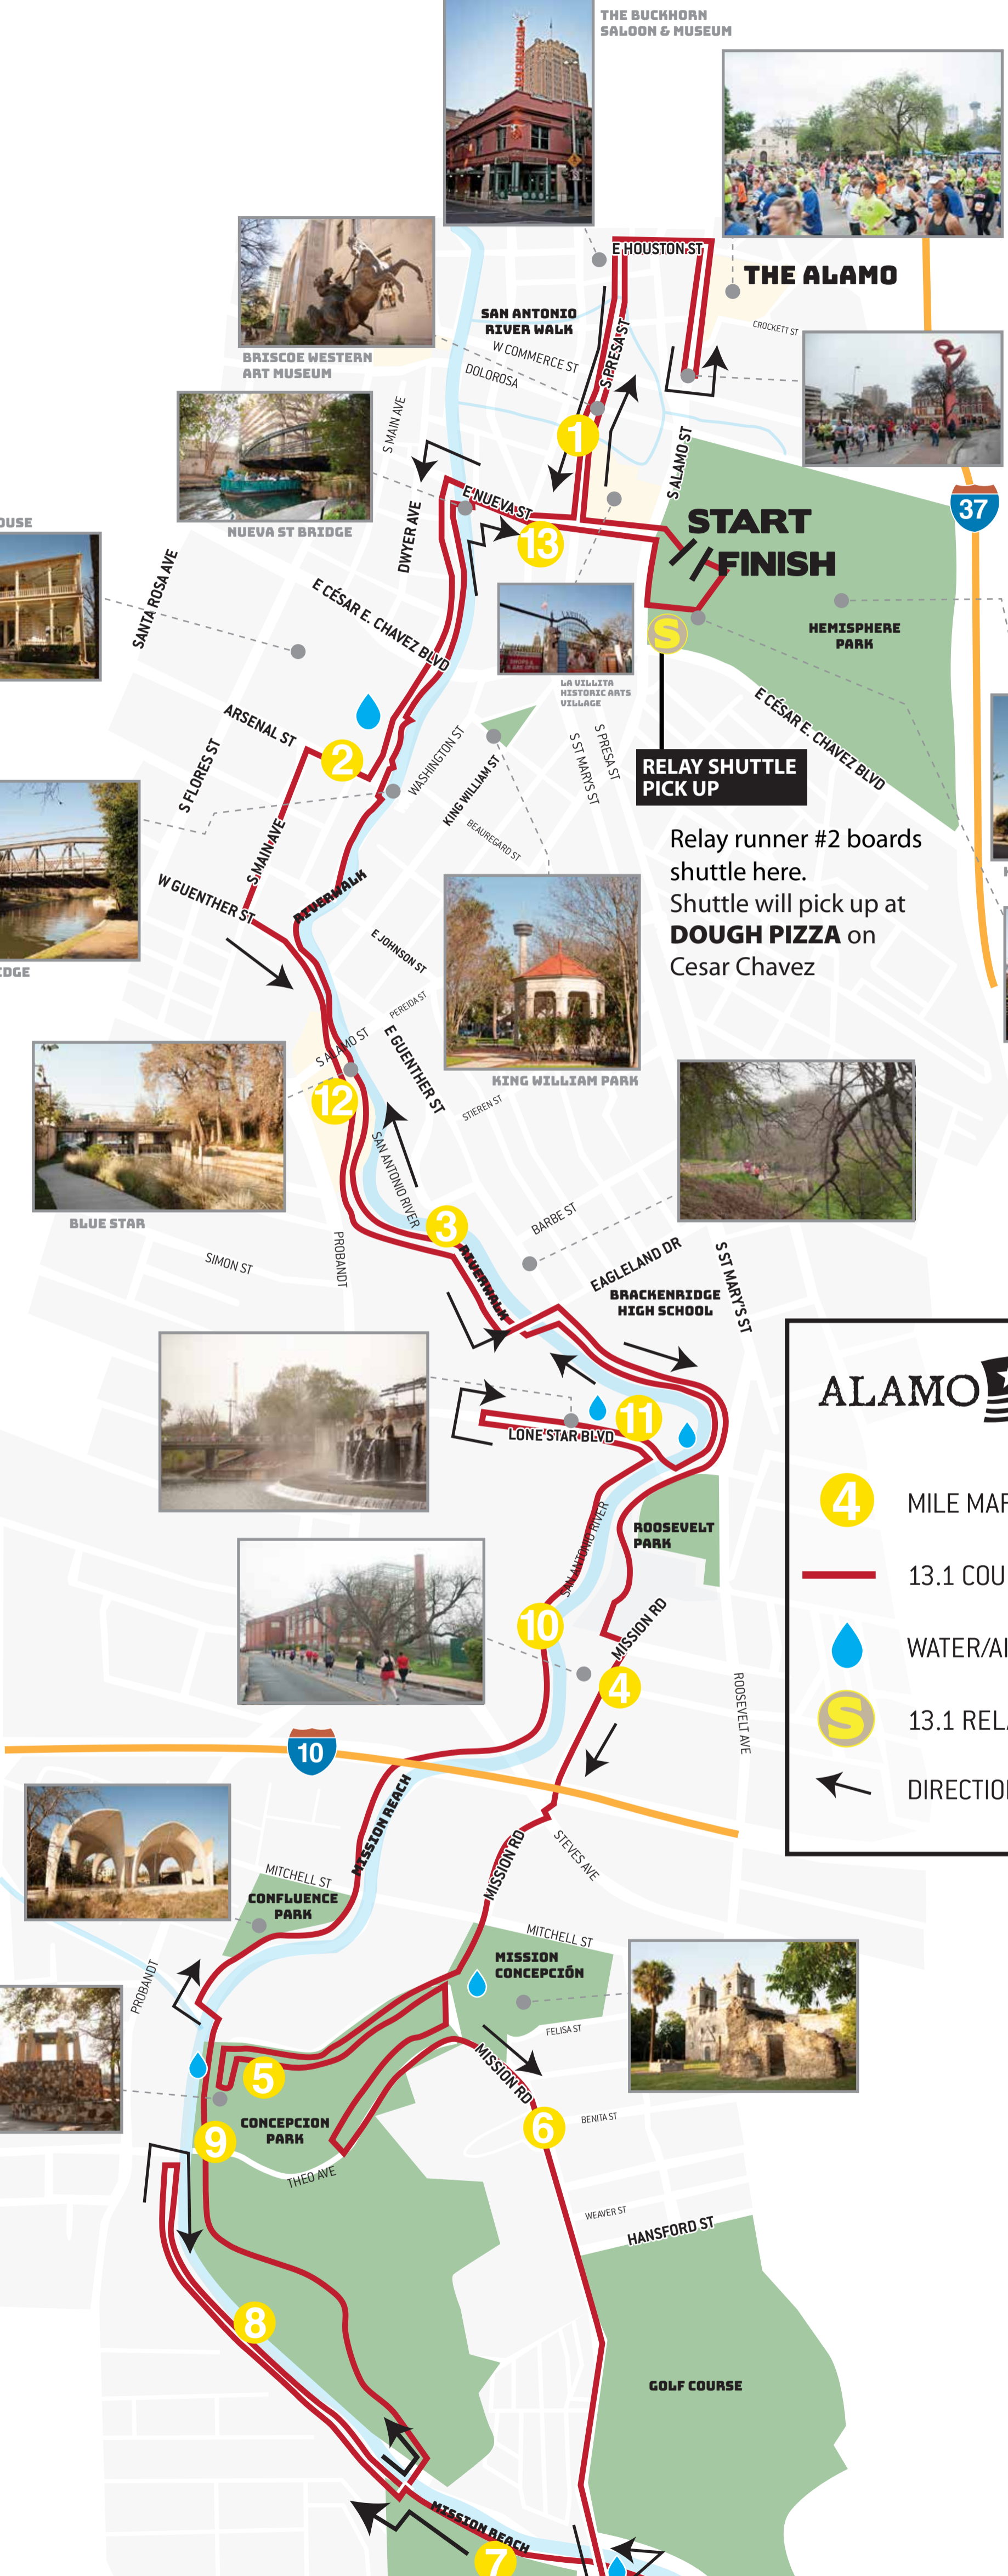

THE BUCKHORN SALOON & MUSEUM

THE ALAMO

BRISCOE WESTERN ART MUSEUM

NUOVA ST BRIDGE

COMMANDERS HOUSE

ARSENAL ST BRIDGE

BLUE STAR

CONFLUENCE PARK

CONCEPCION PARK

MISSION CONCEPCION

GOLF COURSE

Relay runner #2 boards shuttle here. Shuttle will pick up at DOUGH PIZZA on Cesar Chavez

Relay runner #2 is dropped off here. Relay runner #1 will be picked up at this location.

ALAMO 1836 13.1

- 4** MILE MARKER
- 13.1 COURSE
- 💧** WATER/AID STATION
- S** 13.1 RELAY SHUTTLE STOP
- ←** DIRECTIONAL ARROWS